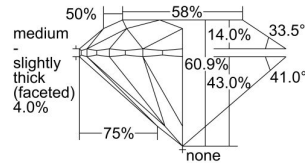

GIA®

FACSIMILE

GIA REPORT 2334837274

Verify this report at GIA.edu

GIA NATURAL DIAMOND DOSSIER®

October 09, 2019
GIA Report Number 2334837274
Shape and Cutting Style ..... Round Brilliant
Measurements ..... 4.44 - 4.46 x 2.71 mm

GRADING RESULTS

Carat Weight ..... 0.33 carat
Color Grade ..... E
Clarity Grade VS1
Cut Grade ..... Excellent

ADDITIONAL GRADING INFORMATION

Polish ..... Excellent
Symmetry ..... Excellent
Fluorescence ..... None
Clarity Characteristics ..... Feather, Pinpoint
Inscription(s): GIA 2334837274

PROPORTIONS

Profile to actual proportions

GRADING SCALES

GIA COLOR SCALE	GIA CLARITY SCALE	GIA CUT SCALE	
D	FLAWLESS	EXCELLENT	
E	INTERNALLY FLAWLESS		
F		VVS₁	VERY GOOD
G	VVS₂		
H	VS₁	GOOD	
I	VS₂		
J	SI₁	FAIR	
K	SI₂		
L	I₁	POOR	
M	I₂		
N	I₃		
O			
P			
Q			
R			
S			
T			
U			
V			
W			
X			
Y			
Z