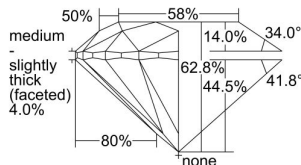

GIA®

FACSIMILE

GIA REPORT 2334479851

Verify this report at GIA.edu

GIA NATURAL DIAMOND DOSSIER®

August 12, 2019
GIA Report Number 2334479851
Shape and Cutting Style ..... Round Brilliant
Measurements ..... 5.31 - 5.35 x 3.34 mm

GRADING RESULTS

Carat Weight ..... 0.58 carat
Color Grade ..... G
Clarity Grade VS1
Cut Grade ..... Excellent

ADDITIONAL GRADING INFORMATION

Polish ..... Excellent
Symmetry ..... Excellent
Fluorescence ..... None
Clarity Characteristics..... Crystal, Cloud, Feather, Pinpoint
Inscription(s): GIA 2334479851

PROPORTIONS

Profile to actual proportions

GRADING SCALES

GIA COLOR SCALE

COLORLESS	D
	E
	F
	G
	H
	I
	J
NEAR COLORLESS	K
	L
Faint	M
	N
	O
	P
Very Light	Q
	R
	S
	T
	U
	V
Light	W
	X
	Y
	Z

GIA CLARITY SCALE

FLAWLESS	VERY VERY SLIGHTLY INCLUDED	VS₁	VS₂	VS₁	VS₂	SL₁	SL₂	I₁	I₂	I₃		
											FLAWLESS	INTERNALLY FLAWLESS

GIA CUT SCALE

EXCELLENT
VERY GOOD
GOOD
FAIR
POOR