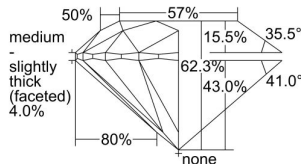

GIA®

FACSIMILE

GIA REPORT 2334476420

Verify this report at GIA.edu

GIA NATURAL DIAMOND DOSSIER®

August 12, 2019
GIA Report Number 2334476420
Shape and Cutting Style ..... Round Brilliant
Measurements ..... 4.26 - 4.29 x 2.66 mm

GRADING RESULTS

Carat Weight ..... 0.30 carat
Color Grade ..... D
Clarity Grade VS1
Cut Grade ..... Excellent

ADDITIONAL GRADING INFORMATION

Polish ..... Excellent
Symmetry ..... Excellent
Fluorescence ..... Faint
Clarity Characteristics ..... Crystal, Needle, Pinpoint
Inscription(s): GIA 2334476420

PROPORTIONS

Profile to actual proportions

GRADING SCALES

GIA COLOR SCALE	GIA CLARITY SCALE	GIA CUT SCALE	
D	FLAWLESS	EXCELLENT	
E	INTERNALLY FLAWLESS		
F		VVS₁	VERY GOOD
G	VVS₂		
H	VS₁	GOOD	
I	VS₂		
J	SI₁	FAIR	
K	SI₂		
L	I₁	POOR	
M	I₂		
N	I₃		
O			
P			
Q			
R			
S			
T			
U			
V			
W			
X			
Y			
Z