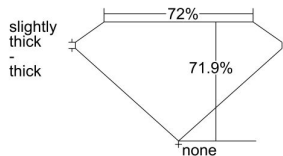

GIA®

FACSIMILE

GIA REPORT 2334390650

Verify this report at GIA.edu

GIA NATURAL DIAMOND DOSSIER®

July 31, 2019
GIA Report Number 2334390650
Shape and Cutting Style ..... Square Modified Brilliant
Measurements ..... 4.85 x 4.85 x 3.48 mm

GRADING RESULTS

Carat Weight ..... 0.70 carat
Color Grade ..... E
Clarity Grade SI1

ADDITIONAL GRADING INFORMATION

Polish ..... Excellent
Symmetry ..... Excellent
Fluorescence ..... None
Clarity Characteristics ..... Crystal, Cloud, Feather
Inscription(s): GIA 2334390650

PROPORTIONS

Profile not to actual proportions

GRADING SCALES

GIA COLOR SCALE		GIA CLARITY SCALE			
COLORLESS	D	VERY VERY SLIGHTLY INCLUDED	FLAWLESS		
	E		INTERNALLY FLAWLESS		
	F	VERY SLIGHTLY INCLUDED	VVS₁		
	G		VVS₂		
	H		VS₁		
	NEAR COLORLESS	I	SLIGHTLY INCLUDED	VS₂	
		J		SI₁	
		FAINT	K	INCLUDED	SI₂
			L		I₁
			M		I₂
VERY LIGHT	N	LIGHT	I₃		
	O				
	P				
	Q				
	R