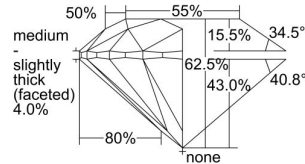

GIA®

FACSIMILE

GIA REPORT 2334345491

Verify this report at GIA.edu

GIA NATURAL DIAMOND DOSSIER®

July 25, 2019
GIA Report Number 2334345491
Shape and Cutting Style ..... Round Brilliant
Measurements ..... 5.03 - 5.09 x 3.16 mm

GRADING RESULTS

Carat Weight ..... 0.50 carat
Color Grade ..... E
Clarity Grade VS1
Cut Grade ..... Excellent

ADDITIONAL GRADING INFORMATION

Polish ..... Excellent
Symmetry ..... Very Good
Fluorescence ..... None
Clarity Characteristics ..... Crystal, Indented Natural
Inscription(s): GIA 2334345491

PROPORTIONS

Profile to actual proportions

GRADING SCALES

GIA COLOR SCALE	GIA CLARITY SCALE	GIA CUT SCALE	
D	FLAWLESS	EXCELLENT	
E	INTERNALLY FLAWLESS		
F		VVS₁	VERY GOOD
G	VVS₂		
H	VS₁	GOOD	
I	VS₂		
J	SI₁	FAIR	
K	SI₂		
L	I₁	POOR	
M	I₂		
N	I₃		
O			
P			
Q			
R			
S			
T			
U			
V			
W			
X			
Y			
Z