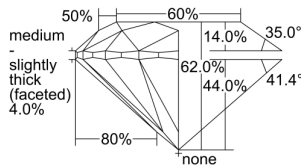

GIA®

FACSIMILE

GIA REPORT 2334334289

Verify this report at GIA.edu

GIA NATURAL DIAMOND DOSSIER®

August 02, 2019
GIA Report Number 2334334289
Shape and Cutting Style ..... Round Brilliant
Measurements ..... 5.64 - 5.68 x 3.51 mm

GRADING RESULTS

Carat Weight ..... 0.70 carat
Color Grade ..... F
Clarity Grade VS2
Cut Grade ..... Excellent

ADDITIONAL GRADING INFORMATION

Polish ..... Excellent
Symmetry ..... Very Good
Fluorescence ..... Strong Blue
Clarity Characteristics..... Crystal, Cloud, Feather
Inscription(s): GIA 2334334289

PROPORTIONS

Profile to actual proportions

GRADING SCALES

GIA COLOR SCALE	GIA CLARITY SCALE	GIA CUT SCALE	
D	FLAWLESS	EXCELLENT	
E	INTERNALLY FLAWLESS		
F		VVS₁	VERY GOOD
G	VVS₂		
H	VS₁	GOOD	
I	VS₂		
J	SI₁	FAIR	
K	SI₂		
L	I₁	POOR	
M	I₂		
N	I₃		
O			
P			
Q			
R			
S			
T			
U			
V			
W			
X			
Y			
Z