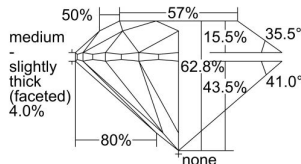

GIA®

FACSIMILE

GIA REPORT 2334188907

Verify this report at GIA.edu

GIA NATURAL DIAMOND DOSSIER®

July 04, 2019
GIA Report Number 2334188907
Shape and Cutting Style ..... Round Brilliant
Measurements ..... 5.90 - 5.94 x 3.72 mm

GRADING RESULTS

Carat Weight ..... 0.81 carat
Color Grade ..... G
Clarity Grade VS1
Cut Grade ..... Excellent

ADDITIONAL GRADING INFORMATION

Polish ..... Excellent
Symmetry ..... Excellent
Fluorescence ..... Strong Blue
Clarity Characteristics..... Crystal, Pinpoint
Inscription(s): GIA 2334188907

PROPORTIONS

Profile to actual proportions

GRADING SCALES

GIA COLOR SCALE

COLORESS	D
	E
	F
	G
	H
	I
	J
NEAR COLORESS	K
	L
FANIT	M
	N
	O
	P
VERY LIGHT	R
	S
	T
	U
	V
	W
	X
	Y
LIGHT	Z

GIA CLARITY SCALE

FLAWLESS	VERY VERY SLIGHTLY INCLUDED	VS₁	VS₂	VS₁	VS₂	SL₁	SL₂	I₁	I₂	I₃			
											VERY SLIGHTLY INCLUDED	SLIGHTLY INCLUDED	INCLUDED

GIA CUT SCALE

EXCELLENT
VERY GOOD
GOOD
FAIR
POOR