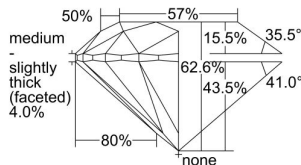

GIA®

FACSIMILE

GIA REPORT 2328155574

Verify this report at GIA.edu

GIA NATURAL DIAMOND DOSSIER®

March 04, 2019
GIA Report Number 2328155574
Shape and Cutting Style ..... Round Brilliant
Measurements ..... 4.67 - 4.70 x 2.93 mm

GRADING RESULTS

Carat Weight ..... 0.40 carat
Color Grade ..... D
Clarity Grade VS1
Cut Grade ..... Excellent

ADDITIONAL GRADING INFORMATION

Polish ..... Excellent
Symmetry ..... Excellent
Fluorescence ..... Faint
Clarity Characteristics..... Crystal, Feather, Pinpoint, Indented
Natural

Inscription(s): GIA 2328155574

PROPORTIONS

Profile to actual proportions

GRADING SCALES

GIA COLOR SCALE

COLOREDNESS	D
	E
	F
	G
	H
	I
	J
NEAR COLORLESS	K
	L
Faint	M
	N
	O
	P
Very Light	Q
	R
	S
	T
	U
	V
	W
	X
	Y
Light	Z

GIA CLARITY SCALE

VERY VERY SLIGHTLY INCLUDED	FLAWLESS
	INTERNALLY FLAWLESS
VERY SLIGHTLY INCLUDED	VVS₁
	VVS₂
SLIGHTLY INCLUDED	VS₁
	VS₂
INCLUDED	SI₁
	SI₂
	I₁
	I₂
	I₃

GIA CUT SCALE

EXCELLENT
VERY GOOD
GOOD
FAIR
POOR