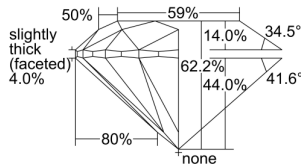

GIA®

FACSIMILE

GIA NATURAL DIAMOND DOSSIER®

June 05, 2019

GIA Report Number 2327995089

Shape and Cutting Style ..... Round Brilliant

Measurements ..... 5.15 - 5.19 x 3.22 mm

GRADING RESULTS

Carat Weight ..... 0.53 carat

Color Grade ..... F

Clarity Grade S11

Cut Grade ..... Excellent

ADDITIONAL GRADING INFORMATION

Polish ..... Excellent

Symmetry ..... Excellent

Fluorescence ..... Medium Blue

Clarity Characteristics ..... Crystal

Inscription(s): GIA 2327995089

GIA REPORT 2327995089

Verify this report at GIA.edu

PROPORTIONS

Profile to actual proportions