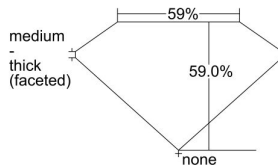

GIA®

FACSIMILE

GIA REPORT 2327855484

Verify this report at GIA.edu

GIA NATURAL DIAMOND DOSSIER®

May 17, 2019
GIA Report Number 2327855484
Shape and Cutting Style ..... Heart Brilliant
Measurements ..... 5.37 x 6.29 x 3.71 mm

GRADING RESULTS

Carat Weight ..... 0.70 carat
Color Grade ..... F
Clarity Grade SI1

ADDITIONAL GRADING INFORMATION

Polish ..... Excellent
Symmetry ..... Excellent
Fluorescence ..... None
Clarity Characteristics..... Crystal, Cloud
Inscription(s): GIA 2327855484

PROPORTIONS

Profile not to actual proportions

GRADING SCALES

GIA COLOR SCALE		GIA CLARITY SCALE			
COLORLESS	D	VERY VERY SLIGHTLY INCLUDED	FLAWLESS		
	E		INTERNALLY FLAWLESS		
	F	VERY SLIGHTLY INCLUDED	VVS₁		
	G		VVS₂		
	H		VS₁		
	NEAR COLORLESS	I	SLIGHTLY INCLUDED	VS₂	
		J		SI₁	
		FAINT	K	INCLUDED	SI₂
			L		I₁
			M		I₂
VERT LIGHT	N	INCLUDED	I₃		
	O				
	P				
	Q				
	R				
LIGHT	S				
	T				
	U				
	V				
	W				
	X				
	Y				
	Z