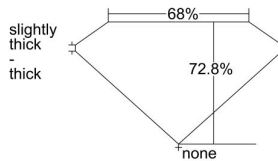

GIA®

FACSIMILE

GIA REPORT 2327826368

Verify this report at GIA.edu

GIA NATURAL DIAMOND DOSSIER®

May 16, 2019
GIA Report Number 2327826368
Shape and Cutting Style ..... Square Modified Brilliant
Measurements ..... 4.84 x 4.82 x 3.51 mm

GRADING RESULTS

Carat Weight ..... 0.70 carat
Color Grade ..... E
Clarity Grade SI1

ADDITIONAL GRADING INFORMATION

Polish ..... Excellent
Symmetry ..... Excellent
Fluorescence ..... None
Clarity Characteristics..... Cloud, Crystal
Inscription(s): GIA 2327826368

PROPORTIONS

Profile not to actual proportions

GRADING SCALES

GIA COLOR SCALE		GIA CLARITY SCALE				
COLORLESS	D	VERY VERY SLIGHTLY INCLUDED	FLAWLESS			
	E		INTERNALLY FLAWLESS			
	F		VVS₁			
	NEAR COLORLESS	G	VERY SLIGHTLY INCLUDED	VVS₂		
		H		VS₁		
		FAINT	I	SLIGHTLY INCLUDED	VS₂	
			J		SI₁	
			LIGHT	K	INCLUDED	SI₂
	L	I₁				
	M	I₂				
N	I₃					
O						
P						
Q						
R						
S						
T						
U						
V						
W						
X						
Y						
Z