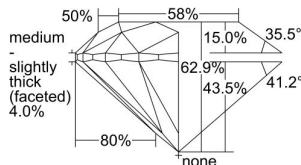

GIA®

FACSIMILE

GIA REPORT 2327808429

Verify this report at GIA.edu

GIA NATURAL DIAMOND DOSSIER®

May 14, 2019
GIA Report Number 2327808429
Shape and Cutting Style ..... Round Brilliant
Measurements ..... 5.02 - 5.05 x 3.16 mm

GRADING RESULTS

Carat Weight ..... 0.50 carat
Color Grade ..... D
Clarity Grade VS1
Cut Grade ..... Excellent

ADDITIONAL GRADING INFORMATION

Polish ..... Excellent
Symmetry ..... Excellent
Fluorescence ..... Faint
Clarity Characteristics ..... Indented Natural, Pinpoint
Inspection(s): GIA 2327808429

PROPORTIONS

Profile to actual proportions

GRADING SCALES

GIA COLOR SCALE	GIA CLARITY SCALE	GIA CUT SCALE
D	FLAWLESS	EXCELLENT
E	FLAWLESS	
F	INTERNALLY FLAWLESS	VERY GOOD
G	FLAWLESS	
H	VVS₁	GOOD
I	VVS₂	
J	VS₁	FAIR
K	VS₂	
L	SI₁	POOR
M	SI₂	
N	I₁	
O	I₂	
P	I₃	
Q		
R		
S		
T		
U		
V		
W		
X		
Y		
Z