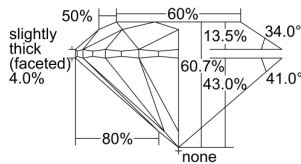

GIA®

FACSIMILE

GIA REPORT 2327776120

Verify this report at GIA.edu

GIA NATURAL DIAMOND DOSSIER®

May 08, 2019
GIA Report Number 2327776120
Shape and Cutting Style ..... Round Brilliant
Measurements ..... 4.57 - 4.59 x 2.78 mm

GRADING RESULTS

Carat Weight ..... 0.36 carat
Color Grade ..... D
Clarity Grade S11
Cut Grade ..... Excellent

ADDITIONAL GRADING INFORMATION

Polish ..... Excellent
Symmetry ..... Excellent
Fluorescence ..... None
Clarity Characteristics ..... Crystal, Feather
Inscription(s): GIA 2327776120

PROPORTIONS

Profile to actual proportions

GRADING SCALES

GIA COLOR SCALE	GIA CLARITY SCALE	GIA CUT SCALE
COLOREDNESS	FLAWLESS	EXCELLENT
D	FLAWLESS	
E	FLAWLESS	VERY GOOD
F	FLAWLESS	
G	FLAWLESS	
H	FLAWLESS	
NEAR COLORLESS	VVS₁	VERY GOOD
I	VVS₂	
J	VVS₂	GOOD
K	VS₁	
L	VS₁	
M	VS₂	
N	VS₂	FAIR
O	VS₂	
P	S1₁	
Q	S1₁	
R	S1₂	POOR
S	S1₂	
T	I₁	
U	I₁	
V	I₂	POOR
W	I₂	
X	I₂	
Y	I₃	
Z	I₃