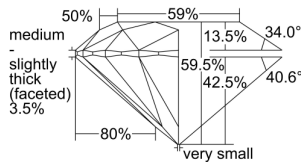

GIA®

FACSIMILE

GIA REPORT 2327732948

Verify this report at GIA.edu

GIA NATURAL DIAMOND DOSSIER®

May 03, 2019
GIA Report Number 2327732948
Shape and Cutting Style ..... Round Brilliant
Measurements ..... 5.45 - 5.51 x 3.26 mm

GRADING RESULTS

Carat Weight ..... 0.60 carat
Color Grade ..... D
Clarity Grade S11
Cut Grade ..... Excellent

ADDITIONAL GRADING INFORMATION

Polish ..... Excellent
Symmetry ..... Very Good
Fluorescence ..... None
Clarity Characteristics ..... Crystal, Feather
Inscription(s): GIA 2327732948

PROPORTIONS

GRADING SCALES

GIA COLOR SCALE	GIA CLARITY SCALE	GIA CUT SCALE	
D	FLAWLESS	EXCELLENT	
E	INTERNALLY FLAWLESS		
F		VVS₁	VERY GOOD
G	VVS₂		
H	VS₁	GOOD	
I	VS₂		
J	S1₁	FAIR	
K	S1₂		
L	I₁	POOR	
M	I₂		
N	I₃		
O			
P			
Q			
R			
S			
T			
U			
V			
W			
X			
Y			
Z