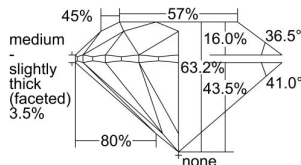

GIA®

FACSIMILE

GIA REPORT 2327579199

Verify this report at GIA.edu

GIA NATURAL DIAMOND DOSSIER®

April 16, 2019
GIA Report Number 2327579199
Shape and Cutting Style ..... Round Brilliant
Measurements ..... 6.08 - 6.16 x 3.87 mm

GRADING RESULTS

Carat Weight ..... 0.90 carat
Color Grade ..... H
Clarity Grade VVS2
Cut Grade ..... Excellent

ADDITIONAL GRADING INFORMATION

Polish ..... Excellent
Symmetry ..... Very Good
Fluorescence ..... None
Clarity Characteristics..... Indented Natural, Pinpoint
Inscription(s): GIA 2327579199

PROPORTIONS

Profile to actual proportions

GRADING SCALES

GIA COLOR SCALE

COLORESS	D
	E
	F
	G
	H
	I
	J
NEAR COLORESS	K
	L
FAINT	M
	N
	O
	P
VERY LIGHT	Q
	R
	S
	T
	U
	V
LIGHT	W
	X
	Y
	Z

GIA CLARITY SCALE

FLAWLESS	VERY VERY SLIGHTLY INCLUDED	I₁	
			I₂
INTERNALLY FLAWLESS	VERY SLIGHTLY INCLUDED	SI₁	
			SI₂
VVS₁	VERY SLIGHTLY INCLUDED	S	
			S
VVS₂	VERY SLIGHTLY INCLUDED	VS₁	
			VS₂
VS₁	VERY SLIGHTLY INCLUDED	VS₁	
			VS₂
VS₂	VERY SLIGHTLY INCLUDED	VS₂	
			VS₂
SI₁	SLIGHTLY INCLUDED	SI₁	
			SI₂
SI₂	SLIGHTLY INCLUDED	SI₂	
			SI₂
I₁	INCLUDED	I₁	
			I₂
I₂	INCLUDED	I₂	
			I₃
I₃	INCLUDED	I₃	
			I₃

GIA CUT SCALE

EXCELLENT	VERY VERY SLIGHTLY INCLUDED	I₁	
			I₂
VERY GOOD	VERY SLIGHTLY INCLUDED	S	
			S
GOOD	VERY SLIGHTLY INCLUDED	VS₁	
			VS₂
FAIR	SLIGHTLY INCLUDED	SI₁	
			SI₂
POOR	INCLUDED	I₁	
			I₂
I₃	INCLUDED	I₃	
			I₃