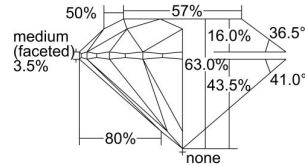

GIA®

FACSIMILE

GIA REPORT 2327571599

Verify this report at GIA.edu

GIA NATURAL DIAMOND DOSSIER®

April 16, 2019
GIA Report Number 2327571599
Shape and Cutting Style ..... Round Brilliant
Measurements ..... 5.01 - 5.07 x 3.18 mm

GRADING RESULTS

Carat Weight ..... 0.50 carat
Color Grade ..... F
Clarity Grade S11
Cut Grade ..... Excellent

ADDITIONAL GRADING INFORMATION

Polish ..... Excellent
Symmetry ..... Very Good
Fluorescence ..... None
Clarity Characteristics ..... Crystal, Cloud
Inscription(s): GIA 2327571599

PROPORTIONS

Profile to actual proportions

GRADING SCALES

GIA COLOR SCALE	GIA CLARITY SCALE	GIA CUT SCALE	
D	FLAWLESS	EXCELLENT	
E	INTERNALLY FLAWLESS		
F		VVS₁	VERY GOOD
G	VVS₂		
H	VS₁	GOOD	
I	VS₂		
J	S1₁	FAIR	
K	S1₂		
L	I₁	POOR	
M	I₂		
N	I₃		
O			
P			
Q			
R			
S			
T			
U			
V			
W			
X			
Y			
Z