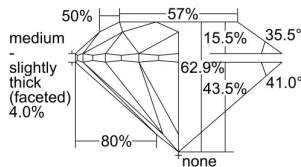

GIA®

FACSIMILE

GIA REPORT 2327553725

Verify this report at GIA.edu

GIA NATURAL DIAMOND DOSSIER®

April 16, 2019
GIA Report Number 2327553725
Shape and Cutting Style ..... Round Brilliant
Measurements ..... 4.65 - 4.69 x 2.93 mm

GRADING RESULTS

Carat Weight ..... 0.40 carat
Color Grade ..... G
Clarity Grade VS1
Cut Grade ..... Excellent

ADDITIONAL GRADING INFORMATION

Polish ..... Excellent
Symmetry ..... Excellent
Fluorescence ..... Faint
Clarity Characteristics..... Crystal, Pinpoint, Indented Natural
Inscription(s): GIA 2327553725

PROPORTIONS

Profile to actual proportions

GRADING SCALES

GIA COLOR SCALE

COLOURESS	D
	E
	F
	G
	H
	I
	J
NEAR COLOURESS	K
	L
FAIN	M
	N
	O
	P
	Q
VERY LIGHT	R
	S
	T
	U
	V
	W
	X
	Y
LIGHT	Z

GIA CLARITY SCALE

VERY VERY SLIGHTLY INCLUDED	FLAWLESS
	INTERNALLY FLAWLESS
VERY SLIGHTLY INCLUDED	VVS₁
	VVS₂
SLIGHTLY INCLUDED	VS₁
	VS₂
INCLUDED	SI₁
	SI₂
INCLUDED	I₁
	I₂
	I₃

GIA CUT SCALE

EXCELLENT
VERY GOOD
GOOD
FAIR
POOR