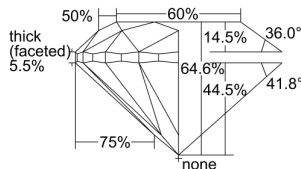

GIA®

FACSIMILE

GIA REPORT 2327443143

Verify this report at GIA.edu

GIA NATURAL DIAMOND DOSSIER®

April 02, 2019
GIA Report Number 2327443143
Shape and Cutting Style ..... Round Brilliant
Measurements ..... 4.94 - 4.97 x 3.20 mm

GRADING RESULTS

Carat Weight ..... 0.50 carat
Color Grade ..... H
Clarity Grade S11
Cut Grade ..... Very Good

ADDITIONAL GRADING INFORMATION

Polish ..... Excellent
Symmetry ..... Excellent
Fluorescence ..... Medium Blue
Clarity Characteristics ..... Feather
Inscription(s): GIA 2327443143

PROPORTIONS

Profile to actual proportions

GRADING SCALES

GIA COLOR SCALE

COLORESS	D
	E
	F
	G
	H
	I
	J
NEAR COLORLESS	K
	L
Faint	M
	N
	O
	P
	Q
	R
	S
	T
	U
	V
	W
	X
	Y
	Z

GIA CLARITY SCALE

FLAWLESS	INTERNAL FLAWLESS	
		FLAWLESS
VERY VERY SLIGHTLY INCLUDED	VVS₁	
	VVS₂	
VERY SLIGHTLY INCLUDED	VS₁	
	VS₂	
SLIGHTLY INCLUDED	SI₁	
	SI₂	
INCLUDED	I₁	
	I₂	
	I₃	

GIA CUT SCALE

EXCELLENT
VERY GOOD
GOOD
FAIR
POOR