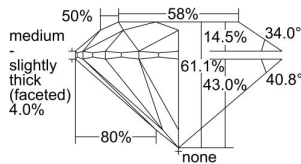

GIA®

FACSIMILE

GIA REPORT 2327430754

Verify this report at GIA.edu

GIA NATURAL DIAMOND DOSSIER®

April 02, 2019
GIA Report Number 2327430754
Shape and Cutting Style ..... Round Brilliant
Measurements ..... 4.32 - 4.34 x 2.65 mm

GRADING RESULTS

Carat Weight ..... 0.30 carat
Color Grade ..... D
Clarity Grade VS1
Cut Grade ..... Excellent

ADDITIONAL GRADING INFORMATION

Polish ..... Excellent
Symmetry ..... Excellent
Fluorescence ..... Faint
Clarity Characteristics..... Crystal, Feather, Cloud, Pinpoint
Inscription(s): GIA 2327430754

PROPORTIONS

Profile to actual proportions

GRADING SCALES

GIA COLOR SCALE

COLORLESS	D
	E
	F
	G
	H
	I
	J
NEAR COLORLESS	K
	L
FAIN	M
	N
	O
	P
VERY LIGHT	Q
	R
	S
	T
	U
	V
LIGHT	W
	X
	Y
	Z

GIA CLARITY SCALE

FLAWLESS	INTERNAL FLAWLESS	
		EXCELLENT
VERY VERY SLIGHTLY INCLUDED	VVS₁	
	VVS₂	
VERY SLIGHTLY INCLUDED	VS₁	
	VS₂	
SLIGHTLY INCLUDED	SI₁	
	SI₂	
INCLUDED	I₁	
	I₂	
	I₃	

GIA CUT SCALE

EXCELLENT
VERY GOOD
GOOD
FAIR
POOR