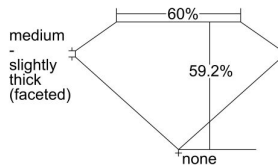

GIA®

FACSIMILE

GIA REPORT 2327335472

Verify this report at GIA.edu

GIA NATURAL DIAMOND DOSSIER®

March 28, 2019
GIA Report Number 2327335472
Shape and Cutting Style ..... Heart Brilliant
Measurements ..... 5.37 x 6.31 x 3.74 mm

GRADING RESULTS

Carat Weight ..... 0.72 carat
Color Grade ..... F
Clarity Grade VS1

ADDITIONAL GRADING INFORMATION

Polish ..... Excellent
Symmetry ..... Excellent
Fluorescence ..... None
Clarity Characteristics ..... Feather, Cloud, Pinpoint
Inscription(s): GIA 2327335472

PROPORTIONS

Profile not to actual proportions

GRADING SCALES

GIA COLOR SCALE		GIA CLARITY SCALE			
COLORLESS	D	VERY VERY SLIGHTLY INCLUDED	FLAWLESS		
	E		INTERNALLY FLAWLESS		
	F	VERY SLIGHTLY INCLUDED	VVS₁		
	G		VVS₂		
	H		VS₁		
	NEAR COLORLESS	I	SLIGHTLY INCLUDED	VS₂	
		J		SI₁	
		FAINT	K	INCLUDED	SI₂
			L		I₁
			M		I₂
VERTICALLY LIGHT	N	INCLUDED	I₃		
	O				
	P				
	Q				
	R				
LIGHT	S				
	T				
	U				
	V				
	W				
X					
Y					
Z