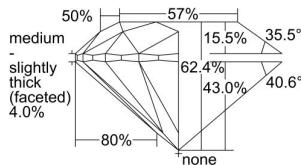

GIA®

FACSIMILE

GIA REPORT 2327332376

Verify this report at GIA.edu

GIA NATURAL DIAMOND DOSSIER®

March 22, 2019
GIA Report Number 2327332376
Shape and Cutting Style ..... Round Brilliant
Measurements ..... 5.16 - 5.19 x 3.23 mm

GRADING RESULTS

Carat Weight ..... 0.54 carat
Color Grade ..... F
Clarity Grade VS1
Cut Grade ..... Excellent

ADDITIONAL GRADING INFORMATION

Polish ..... Excellent
Symmetry ..... Excellent
Fluorescence ..... None
Clarity Characteristics..... Crystal, Cloud, Pinpoint
Inspection(s): GIA 2327332376

PROPORTIONS

Profile to actual proportions

GRADING SCALES

GIA COLOR SCALE	GIA CLARITY SCALE	GIA CUT SCALE	
D	FLAWLESS	EXCELLENT	
E	INTERNALLY FLAWLESS		
F		VVS₁	VERY GOOD
G	VVS₂		
H	VS₁	GOOD	
I	VS₂		
J	SI₁	FAIR	
K	SI₂		
L	I₁	POOR	
M	I₂		
N	I₃		
O			
P			
Q			
R			
S			
T			
U			
V			
W			
X			
Y			
Z