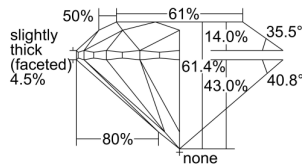

GIA®

FACSIMILE

GIA REPORT 2327330744

Verify this report at GIA.edu

GIA NATURAL DIAMOND DOSSIER®

March 22, 2019
GIA Report Number 2327330744
Shape and Cutting Style ..... Round Brilliant
Measurements ..... 5.04 - 5.08 x 3.11 mm

GRADING RESULTS

Carat Weight ..... 0.50 carat
Color Grade ..... G
Clarity Grade S11
Cut Grade ..... Excellent

ADDITIONAL GRADING INFORMATION

Polish ..... Excellent
Symmetry ..... Excellent
Fluorescence ..... Medium Blue
Clarity Characteristics ..... Crystal
Inscription(s): GIA 2327330744

PROPORTIONS

Profile to actual proportions

GRADING SCALES

GIA COLOR SCALE	GIA CLARITY SCALE	GIA CUT SCALE	
D	FLAWLESS	EXCELLENT	
E	INTERNALLY FLAWLESS		
F		VVS₁	VERY GOOD
G	VVS₂		
H	VS₁	GOOD	
I	VS₂		
J	S1₁	FAIR	
K	S1₂		
L	I₁	POOR	
M	I₂		
N	I₃		
O			
P			
Q			
R			
S			
T			
U			
V			
W			
X			
Y			
Z