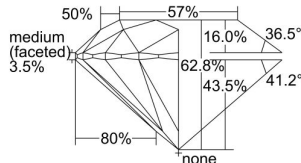

GIA®

FACSIMILE

GIA REPORT 2327288260

Verify this report at GIA.edu

GIA NATURAL DIAMOND DOSSIER®

March 19, 2019
GIA Report Number 2327288260
Shape and Cutting Style ..... Round Brilliant
Measurements ..... 4.69 - 4.71 x 2.95 mm

GRADING RESULTS

Carat Weight ..... 0.40 carat
Color Grade ..... H
Clarity Grade VS2
Cut Grade ..... Excellent

ADDITIONAL GRADING INFORMATION

Polish ..... Excellent
Symmetry ..... Excellent
Fluorescence ..... Faint
Clarity Characteristics ..... Crystal, Cloud
Inscription(s): GIA 2327288260

PROPORTIONS

Profile to actual proportions

GRADING SCALES

GIA COLOR SCALE

COLORLESS	D
	E
	F
	G
	H
	I
	J
NEAR COLORLESS	K
	L
	M
	N
	O
	P
	Q
	R
	S
	T
	U
	V
	W
	X
	Y
LIGHT	Z

GIA CLARITY SCALE

	FLAWLESS
	INTERNALLY FLAWLESS
VERY VERY SLIGHTLY INCLUDED	VVS₁
	VVS₂
VERY SLIGHTLY INCLUDED	VS₁
	VS₂
SLIGHTLY INCLUDED	SI₁
	SI₂
	I₁
	I₂
INCLUDED	I₃

GIA CUT SCALE

	EXCELLENT
	VERY GOOD
	GOOD
	FAIR
	POOR