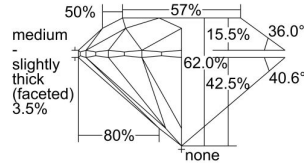

GIA®

FACSIMILE

GIA REPORT 2327197824

Verify this report at GIA.edu

GIA NATURAL DIAMOND DOSSIER®

March 07, 2019
GIA Report Number 2327197824
Shape and Cutting Style ..... Round Brilliant
Measurements ..... 4.36 - 4.39 x 2.71 mm

GRADING RESULTS

Carat Weight ..... 0.32 carat
Color Grade ..... E
Clarity Grade VS1
Cut Grade ..... Excellent

ADDITIONAL GRADING INFORMATION

Polish ..... Excellent
Symmetry ..... Excellent
Fluorescence ..... Faint
Clarity Characteristics..... Crystal, Cloud, Needle, Pinpoint
Inscription(s): GIA 2327197824

PROPORTIONS

Profile to actual proportions

GRADING SCALES

GIA COLOR SCALE	GIA CLARITY SCALE	GIA CUT SCALE	
COLOURLESS D	FLAWLESS	EXCELLENT	
E	INTERNALLY FLAWLESS		
F		VVS₁	VERY GOOD
G	VVS₂		
H	VS₁	GOOD	
I	VS₂		
J	SI₁	FAIR	
K	SI₂		
L	I₁	POOR	
M	I₂		
N	I₃		
O			
P			
Q			
R			
S			
T			
U			
V			
W			
X			
Y			
Z