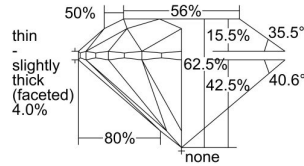

GIA®

FACSIMILE

GIA REPORT 2327065621

Verify this report at GIA.edu

GIA NATURAL DIAMOND DOSSIER®

February 21, 2019
GIA Report Number 2327065621
Shape and Cutting Style ..... Round Brilliant
Measurements ..... 5.60 - 5.67 x 3.52 mm

GRADING RESULTS

Carat Weight ..... 0.70 carat
Color Grade ..... D
Clarity Grade VS1
Cut Grade ..... Excellent

ADDITIONAL GRADING INFORMATION

Polish ..... Excellent
Symmetry ..... Very Good
Fluorescence ..... None
Clarity Characteristics..... Indented Natural, Crystal, Pinpoint
Inscription(s): GIA 2327065621

PROPORTIONS

Profile to actual proportions