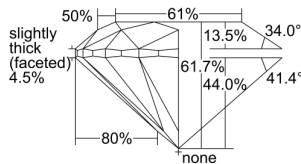

GIA®

FACSIMILE

GIA REPORT 2327047136

Verify this report at GIA.edu

GIA NATURAL DIAMOND DOSSIER®

February 21, 2019
GIA Report Number 2327047136
Shape and Cutting Style ..... Round Brilliant
Measurements ..... 4.69 - 4.73 x 2.91 mm

GRADING RESULTS

Carat Weight ..... 0.40 carat
Color Grade ..... G
Clarity Grade VVS1
Cut Grade ..... Excellent

ADDITIONAL GRADING INFORMATION

Polish ..... Excellent
Symmetry ..... Excellent
Fluorescence ..... Medium Blue
Clarity Characteristics ..... Cloud, Pinpoint
Inscription(s): GIA 2327047136

PROPORTIONS

Profile to actual proportions

GRADING SCALES

GIA COLOR SCALE	GIA CLARITY SCALE	GIA CUT SCALE	
D	FLAWLESS	EXCELLENT	
E	INTERNALLY FLAWLESS		
F		VVS₁	VERY GOOD
G	VVS₂		
H	VS₁	GOOD	
I	VS₂		
J	SI₁	FAIR	
K	SI₂		
L	I₁	POOR	
M			
N			
O	I₂		
P			
Q			
R	I₃		
S			
T			
U			
V			
W			
X			
Y			
Z