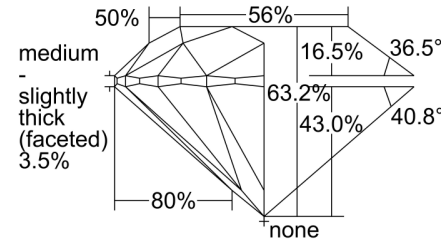

**GIA NATURAL DIAMOND GRADING REPORT**

February 21, 2019  
 GIA Report Number ..... 2327044644  
 Shape and Cutting Style ..... Round Brilliant  
 Measurements ..... 6.31 - 6.39 x 4.01 mm

**GRADING RESULTS**

Carat Weight ..... 1.00 carat  
 Color Grade ..... E  
 Clarity Grade ..... VS2  
 Cut Grade ..... Excellent

**ADDITIONAL GRADING INFORMATION**

Polish ..... Excellent  
 Symmetry ..... Very Good  
 Fluorescence ..... None  
 Inscription(s): GIA 2327044644

**PROPORTIONS**

Profile to actual proportions

**CLARITY CHARACTERISTICS**

**KEY TO SYMBOLS\***

-  Feather
-  Pinpoint
-  Indented Natural
-  Natural
-  Extra Facet

\* Red symbols denote internal characteristics (inclusions). Green or black symbols denote external characteristics (blemishes). Diagram is an approximate representation of the diamond, and symbols shown indicate type, position, and approximate size of clarity characteristics. All clarity characteristics may not be shown. Details of finish are not shown.