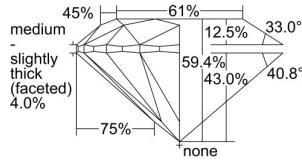

GIA®

FACSIMILE

GIA REPORT 2327042136

Verify this report at GIA.edu

GIA NATURAL DIAMOND DOSSIER®

February 19, 2019
GIA Report Number 2327042136
Shape and Cutting Style ..... Round Brilliant
Measurements ..... 4.67 - 4.70 x 2.79 mm

GRADING RESULTS

Carat Weight ..... 0.38 carat
Color Grade ..... F
Clarity Grade S11
Cut Grade ..... Excellent

ADDITIONAL GRADING INFORMATION

Polish ..... Excellent
Symmetry ..... Excellent
Fluorescence ..... Faint
Clarity Characteristics ..... Feather
Inscription(s): GIA 2327042136

PROPORTIONS

Profile to actual proportions

GRADING SCALES

GIA COLOR SCALE	GIA CLARITY SCALE	GIA CUT SCALE	
D	FLAWLESS	EXCELLENT	
E	INTERNALLY FLAWLESS		
F		VVS₁	VERY GOOD
G	VVS₂		
H	VS₁	GOOD	
I	VS₂		
J	S1₁	FAIR	
K	S1₂		
L	I₁	POOR	
M	I₂		
N	I₃		
O			
P			
Q			
R			
S			
T			
U			
V			
W			
X			
Y			
Z