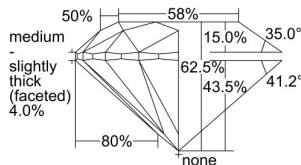

GIA®

FACSIMILE

GIA REPORT 2326833851

Verify this report at GIA.edu

GIA NATURAL DIAMOND DOSSIER®

May 15, 2019
GIA Report Number 2326833851
Shape and Cutting Style ..... Round Brilliant
Measurements ..... 5.67 - 5.71 x 3.56 mm

GRADING RESULTS

Carat Weight ..... 0.71 carat
Color Grade ..... F
Clarity Grade VVS1
Cut Grade ..... Excellent

ADDITIONAL GRADING INFORMATION

Polish ..... Excellent
Symmetry ..... Excellent
Fluorescence ..... None
Clarity Characteristics ..... Pinpoint
Inscription(s): GIA 2326833851

PROPORTIONS

Profile to actual proportions

GRADING SCALES

GIA COLOR SCALE	GIA CLARITY SCALE	GIA CUT SCALE	
D	FLAWLESS	EXCELLENT	
E	INTERNALLY FLAWLESS		
F		VVS₁	VERY GOOD
G	VVS₂		
H	VS₁	GOOD	
I	VS₂		
J	SI₁	FAIR	
K	SI₂		
L	I₁	POOR	
M			
N			
O	I₂		
P			
Q			
R	I₃		
S			
T			
U			
V			
W			
X			
Y			
Z