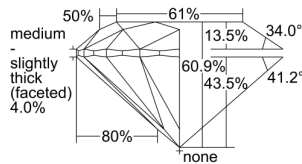

GIA®

FACSIMILE

GIA REPORT 2326820415

Verify this report at GIA.edu

GIA NATURAL DIAMOND DOSSIER®

May 14, 2019
GIA Report Number 2326820415
Shape and Cutting Style ..... Round Brilliant
Measurements ..... 5.26 - 5.30 x 3.22 mm

GRADING RESULTS

Carat Weight ..... 0.55 carat
Color Grade ..... D
Clarity Grade VS1
Cut Grade ..... Excellent

ADDITIONAL GRADING INFORMATION

Polish ..... Excellent
Symmetry ..... Excellent
Fluorescence ..... None
Clarity Characteristics ..... Crystal, Pinpoint
Inscription(s): GIA 2326820415

PROPORTIONS

Profile to actual proportions

GRADING SCALES

GIA COLOR SCALE	GIA CLARITY SCALE	GIA CUT SCALE	
D	FLAWLESS	EXCELLENT	
E	INTERNALLY FLAWLESS		
F		VVS₁	VERY GOOD
G	VVS₂		
H	VS₁	GOOD	
I	VS₂		
J	SI₁	FAIR	
K	SI₂		
L	I₁	POOR	
M	I₂		
N	I₃		
O			
P			
Q			
R			
S			
T			
U			
V			
W			
X			
Y			
Z