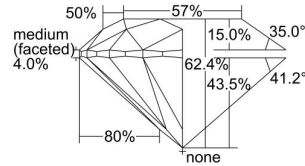

GIA®

FACSIMILE

GIA REPORT 2326726306

Verify this report at GIA.edu

GIA NATURAL DIAMOND DOSSIER®

May 03, 2019
GIA Report Number 2326726306
Shape and Cutting Style ..... Round Brilliant
Measurements ..... 4.69 - 4.72 x 2.94 mm

GRADING RESULTS

Carat Weight ..... 0.40 carat
Color Grade ..... D
Clarity Grade VS1
Cut Grade ..... Excellent

ADDITIONAL GRADING INFORMATION

Polish ..... Excellent
Symmetry ..... Excellent
Fluorescence ..... Medium Blue
Clarity Characteristics..... Crystal, Pinpoint, Needle
Inscription(s): GIA 2326726306

PROPORTIONS

Profile to actual proportions

GRADING SCALES

GIA COLOR SCALE	GIA CLARITY SCALE	GIA CUT SCALE	
D	FLAWLESS	EXCELLENT	
E	INTERNALLY FLAWLESS		
F		VVS₁	VERY GOOD
G	VVS₂		
H	VS₁	GOOD	
I	VS₂		
J	SI₁	FAIR	
K	SI₂		
L	I₁	POOR	
M	I₂		
N	I₃		
O			
P			
Q			
R			
S			
T			
U			
V			
W			
X			
Y			
Z