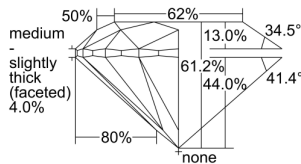

GIA®

FACSIMILE

GIA REPORT 2326608471

Verify this report at GIA.edu

GIA NATURAL DIAMOND DOSSIER®

April 19, 2019
GIA Report Number 2326608471
Shape and Cutting Style ..... Round Brilliant
Measurements ..... 6.16 - 6.20 x 3.78 mm

GRADING RESULTS

Carat Weight ..... 0.90 carat
Color Grade ..... F
Clarity Grade VS1
Cut Grade ..... Excellent

ADDITIONAL GRADING INFORMATION

Polish ..... Excellent
Symmetry ..... Excellent
Fluorescence ..... None
Clarity Characteristics..... Crystal, Feather, Needle, Pinpoint
Inscription(s): GIA 2326608471

PROPORTIONS

Profile to actual proportions