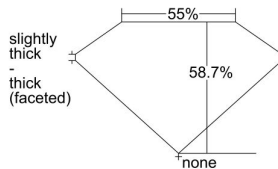

GIA®

FACSIMILE

GIA REPORT 2326416619

Verify this report at GIA.edu

GIA NATURAL DIAMOND DOSSIER®

April 01, 2019
GIA Report Number 2326416619
Shape and Cutting Style ..... Heart Brilliant
Measurements ..... 5.41 x 6.35 x 3.73 mm

GRADING RESULTS

Carat Weight ..... 0.72 carat
Color Grade ..... G
Clarity Grade VS1

ADDITIONAL GRADING INFORMATION

Polish ..... Excellent
Symmetry ..... Excellent
Fluorescence ..... None
Clarity Characteristics ..... Feather, Cloud, Pinpoint
Inscription(s): GIA 2326416619

PROPORTIONS

Profile not to actual proportions

GRADING SCALES

GIA COLOR SCALE		GIA CLARITY SCALE			
COLORLESS	D	VERY VERY SLIGHTLY INCLUDED	FLAWLESS		
	E		INTERNALLY FLAWLESS		
	F	VERY SLIGHTLY INCLUDED	VVS₁		
	G		VVS₂		
	H		VS₁		
	NEAR COLORLESS	I	SLIGHTLY INCLUDED	VS₂	
		J		SI₁	
		FAINT	K	INCLUDED	SI₂
			L		I₁
			M		I₂
VERT LIGHT			N	INCLUDED	I₃
			O		
			P		
	Q				
LIGHT	R				
	S				
	T				
	U				
	V				
	Z