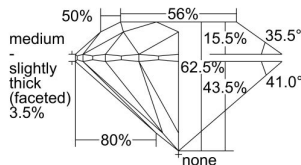

GIA®

FACSIMILE

GIA REPORT 2326401754

Verify this report at GIA.edu

GIA NATURAL DIAMOND DOSSIER®

March 28, 2019
GIA Report Number 2326401754
Shape and Cutting Style ..... Round Brilliant
Measurements ..... 5.18 - 5.21 x 3.25 mm

GRADING RESULTS

Carat Weight ..... 0.54 carat
Color Grade ..... G
Clarity Grade VS2
Cut Grade ..... Excellent

ADDITIONAL GRADING INFORMATION

Polish ..... Excellent
Symmetry ..... Excellent
Fluorescence ..... None
Clarity Characteristics ..... Crystal
Inscription(s): GIA 2326401754

PROPORTIONS

Profile to actual proportions