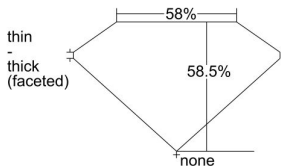

GIA®

FACSIMILE

GIA REPORT 2326077918

Verify this report at GIA.edu

GIA NATURAL DIAMOND DOSSIER®

February 26, 2019
GIA Report Number 2326077918
Shape and Cutting Style ..... Heart Brilliant
Measurements ..... 5.35 x 6.29 x 3.68 mm

GRADING RESULTS

Carat Weight ..... 0.70 carat
Color Grade ..... G
Clarity Grade VS1

ADDITIONAL GRADING INFORMATION

Polish ..... Excellent
Symmetry ..... Excellent
Fluorescence ..... None
Clarity Characteristics ..... Crystal, Pinpoint
Inscription(s): GIA 2326077918

PROPORTIONS

Profile not to actual proportions

GRADING SCALES

GIA COLOR SCALE		GIA CLARITY SCALE			
COLORLESS	D	VERY VERY SLIGHTLY INCLUDED	FLAWLESS		
	E		INTERNALLY FLAWLESS		
	F	VERY SLIGHTLY INCLUDED	VVS₁		
	G		VVS₂		
	H		VS₁		
	NEAR COLORLESS	I	SLIGHTLY INCLUDED	VS₂	
		J		SI₁	
		FAINT	K	INCLUDED	SI₂
			L		I₁
			M		I₂
VERT LIGHT			N	INCLUDED	I₃
			O		
			P		
	Q				
LIGHT	R				
	S				
	T				
	U				
	V				
	Z