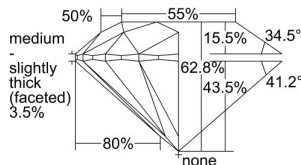

GIA®

FACSIMILE

GIA REPORT 2324967466

Verify this report at GIA.edu

GIA NATURAL DIAMOND DOSSIER®

May 31, 2019
GIA Report Number 2324967466
Shape and Cutting Style ..... Round Brilliant
Measurements ..... 5.65 - 5.70 x 3.56 mm

GRADING RESULTS

Carat Weight ..... 0.70 carat
Color Grade ..... F
Clarity Grade VS2
Cut Grade ..... Excellent

ADDITIONAL GRADING INFORMATION

Polish ..... Excellent
Symmetry ..... Excellent
Fluorescence ..... Medium Blue
Clarity Characteristics ..... Crystal
Inscription(s): GIA 2324967466

PROPORTIONS

Profile to actual proportions

GRADING SCALES

GIA COLOR SCALE	GIA CLARITY SCALE	GIA CUT SCALE
Colorless	Flawless	Excellent
Near Colorless	Internally Flawless	
Faint	VVS₁	Very Good
Very Light	VVS₂	
Light	VS₁	Good
	VS₂	
	SI₁	Fair
	SI₂	
	I₁	Poor
	I₂	
	I₃