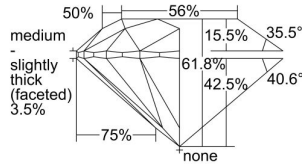

GIA®

FACSIMILE

GIA REPORT 2324580370

Verify this report at GIA.edu

GIA NATURAL DIAMOND DOSSIER®

April 16, 2019
GIA Report Number 2324580370
Shape and Cutting Style ..... Round Brilliant
Measurements ..... 5.67 - 5.71 x 3.51 mm

GRADING RESULTS

Carat Weight ..... 0.70 carat
Color Grade ..... E
Clarity Grade VS1
Cut Grade ..... Excellent

ADDITIONAL GRADING INFORMATION

Polish ..... Excellent
Symmetry ..... Excellent
Fluorescence ..... Strong Blue
Clarity Characteristics ..... Cloud, Pinpoint
Inscription(s): GIA 2324580370

PROPORTIONS

Profile to actual proportions

GRADING SCALES

GIA COLOR SCALE	GIA CLARITY SCALE	GIA CUT SCALE	
D	FLAWLESS	EXCELLENT	
E	INTERNALLY FLAWLESS		
F		VVS₁	VERY GOOD
G	VVS₂		
H	VS₁	GOOD	
I	VS₂		
J	SI₁	FAIR	
K	SI₂		
L	I₁	POOR	
M			
N			
O	I₂		
P			
Q			
R	I₃		
S			
T			
U			
V			
W			
X			
Y			
Z