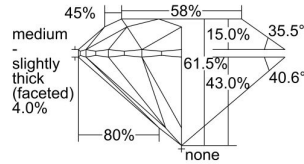

GIA®

FACSIMILE

GIA REPORT 2324555340

Verify this report at GIA.edu

GIA NATURAL DIAMOND DOSSIER®

April 15, 2019
GIA Report Number 2324555340
Shape and Cutting Style ..... Round Brilliant
Measurements ..... 4.71 - 4.73 x 2.90 mm

GRADING RESULTS

Carat Weight ..... 0.40 carat
Color Grade ..... D
Clarity Grade VS2
Cut Grade ..... Excellent

ADDITIONAL GRADING INFORMATION

Polish ..... Excellent
Symmetry ..... Very Good
Fluorescence ..... None
Clarity Characteristics ..... Crystal
Inscription(s): GIA 2324555340

PROPORTIONS

Profile to actual proportions

GRADING SCALES

GIA COLOR SCALE	GIA CLARITY SCALE	GIA CUT SCALE	
D	FLAWLESS	EXCELLENT	
E	INTERNALLY FLAWLESS		
F		VVS₁	VERY GOOD
G	VVS₂		
H	VS₁	GOOD	
I	VS₂		
J	SI₁	FAIR	
K	SI₂		
L	I₁	POOR	
M	I₂		
N	I₃		
O			
P			
Q			
R			
S			
T			
U			
V			
W			
X			
Y			
Z