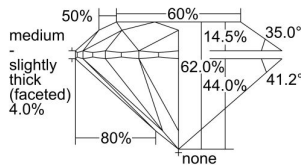

GIA®

FACSIMILE

GIA REPORT 2324446366

Verify this report at GIA.edu

GIA NATURAL DIAMOND DOSSIER®

April 04, 2019
GIA Report Number 2324446366
Shape and Cutting Style ..... Round Brilliant
Measurements ..... 4.31 - 4.34 x 2.68 mm

GRADING RESULTS

Carat Weight ..... 0.31 carat
Color Grade ..... F
Clarity Grade VVS1
Cut Grade ..... Excellent

ADDITIONAL GRADING INFORMATION

Polish ..... Excellent
Symmetry ..... Excellent
Fluorescence ..... Faint
Clarity Characteristics ..... Pinpoint
Inscription(s): GIA 2324446366

PROPORTIONS

Profile to actual proportions

GRADING SCALES

GIA COLOR SCALE	GIA CLARITY SCALE	GIA CUT SCALE
COLOURLESS	FLAWLESS	EXCELLENT
D	INTERNALLY FLAWLESS	
E	VVS₁	VERY GOOD
F		
G	VVS₂	
H	VS₁	GOOD
I		
J	VS₂	
K	SI₁	FAIR
L		
M	SI₂	
N	I₁	POOR
O		
P	I₂	
Q	I₃	
R		
S		
T		
U		
V		
W		
X		
Y		
Z