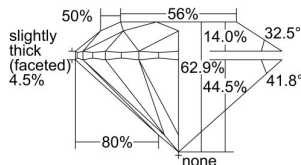

GIA®

FACSIMILE

GIA REPORT 2324442064

Verify this report at GIA.edu

GIA NATURAL DIAMOND DOSSIER®

April 02, 2019
GIA Report Number 2324442064
Shape and Cutting Style ..... Round Brilliant
Measurements ..... 5.64 - 5.67 x 3.56 mm

GRADING RESULTS

Carat Weight ..... 0.70 carat
Color Grade ..... D
Clarity Grade VS1
Cut Grade ..... Excellent

ADDITIONAL GRADING INFORMATION

Polish ..... Excellent
Symmetry ..... Very Good
Fluorescence ..... None
Clarity Characteristics..... Crystal, Cloud, Needle, Pinpoint
Inscription(s): GIA 2324442064

PROPORTIONS

Profile to actual proportions

GRADING SCALES

GIA COLOR SCALE

COLORESS	D
	E
	F
	G
	H
	I
	J
NEAR COLORESS	K
	L
FANIT	M
	N
	O
	P
VERY LIGHT	R
	S
	T
	U
	V
	W
	X
	Y
LIGHT	Z

GIA CLARITY SCALE

	FLAWLESS
	INTERNALLY FLAWLESS
VERY VERY SLIGHTLY INCLUDED	VVS₁
	VVS₂
VERY SLIGHTLY INCLUDED	VS₁
	VS₂
SLIGHTLY INCLUDED	SI₁
	SI₂
	I₁
	I₂
INCLUDED	I₃

GIA CUT SCALE

	EXCELLENT
	VERY GOOD
	GOOD
	FAIR
	POOR