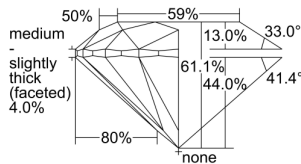

GIA®

FACSIMILE

GIA REPORT 2318592932

Verify this report at GIA.edu

GIA NATURAL DIAMOND DOSSIER®

January 04, 2019
GIA Report Number 2318592932
Shape and Cutting Style ..... Round Brilliant
Measurements ..... 5.15 - 5.16 x 3.15 mm

GRADING RESULTS

Carat Weight ..... 0.51 carat
Color Grade ..... D
Clarity Grade S11
Cut Grade ..... Excellent

ADDITIONAL GRADING INFORMATION

Polish ..... Excellent
Symmetry ..... Excellent
Fluorescence ..... None
Clarity Characteristics ..... Crystal, Feather
Inscription(s): GIA 2318592932

PROPORTIONS

Profile to actual proportions

GRADING SCALES

GIA COLOR SCALE

COLORLESS	D
	E
	F
	G
	H
	I
	J
NEAR COLORLESS	K
	L
	M
	N
	O
	P
	R
	S
	T
	U
	V
	W
	X
	Y
LIGHT	Z

GIA CLARITY SCALE

FLAWLESS	VERY VERY SLIGHTLY INCLUDED	VVS₁	VVS₂	VS₁	VS₂	S1₁	S1₂	I₁	I₂	I₃	
											INTERNAL FLAWLESS

GIA CUT SCALE

EXCELLENT
VERY GOOD
GOOD
FAIR
POOR