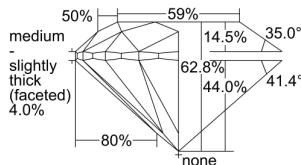

GIA®

FACSIMILE

GIA REPORT 2318173943

Verify this report at GIA.edu

GIA NATURAL DIAMOND DOSSIER®

November 05, 2018
GIA Report Number 2318173943
Shape and Cutting Style ..... Round Brilliant
Measurements ..... 4.66 - 4.69 x 2.93 mm

GRADING RESULTS

Carat Weight ..... 0.40 carat
Color Grade ..... G
Clarity Grade VVS2
Cut Grade ..... Excellent

ADDITIONAL GRADING INFORMATION

Polish ..... Excellent
Symmetry ..... Excellent
Fluorescence ..... Faint
Clarity Characteristics..... Pinpoint, Indented Natural
Inspection(s): GIA 2318173943

PROPORTIONS

Profile to actual proportions

GRADING SCALES

GIA COLOR SCALE	GIA CLARITY SCALE	GIA CUT SCALE	
D	FLAWLESS	EXCELLENT	
E	INTERNALLY FLAWLESS		
F		VVS₁	VERY GOOD
G	VVS₂		
H	VS₁	GOOD	
I	VS₂		
J	SI₁	FAIR	
K	SI₂		
L	I₁	POOR	
M	I₂		
N	I₃		
O			
P			
Q			
R			
S			
T			
U			
V			
W			
X			
Y			
Z