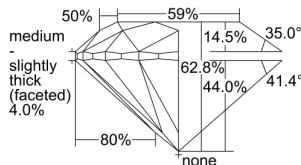

GIA®

FACSIMILE

GIA REPORT 2317982997

Verify this report at GIA.edu

GIA NATURAL DIAMOND DOSSIER®

February 13, 2019
GIA Report Number 2317982997
Shape and Cutting Style ..... Round Brilliant
Measurements ..... 5.07 - 5.11 x 3.20 mm

GRADING RESULTS

Carat Weight ..... 0.51 carat
Color Grade ..... D
Clarity Grade VS2
Cut Grade ..... Excellent

ADDITIONAL GRADING INFORMATION

Polish ..... Excellent
Symmetry ..... Excellent
Fluorescence ..... Medium Blue
Clarity Characteristics ..... Crystal
Inscription(s): GIA 2317982997

PROPORTIONS

Profile to actual proportions

GRADING SCALES

GIA COLOR SCALE

COLORED	D
	E
	F
	G
	H
	I
	J
NEAR COLORLESS	K
	L
	M
	N
	O
	P
	R
	S
	T
	U
	V
	W
	X
	Y
LIGHT	Z

GIA CLARITY SCALE

VERY VERY SLIGHTLY INCLUDED	FLAWLESS
	INTERNALLY FLAWLESS
VERY SLIGHTLY INCLUDED	VVS₁
	VVS₂
SLIGHTLY INCLUDED	VS₁
	VS₂
INCLUDED	SI₁
	SI₂
	I₁
	I₂
	I₃

GIA CUT SCALE

EXCELLENT
VERY GOOD
GOOD
FAIR
POOR