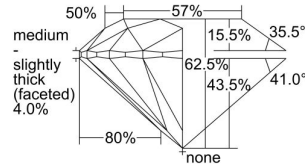

GIA®

FACSIMILE

GIA REPORT 2317910741

Verify this report at GIA.edu

GIA NATURAL DIAMOND DOSSIER®

February 06, 2019
GIA Report Number 2317910741
Shape and Cutting Style ..... Round Brilliant
Measurements ..... 5.05 - 5.07 x 3.16 mm

GRADING RESULTS

Carat Weight ..... 0.50 carat
Color Grade ..... G
Clarity Grade S11
Cut Grade ..... Excellent

ADDITIONAL GRADING INFORMATION

Polish ..... Excellent
Symmetry ..... Excellent
Fluorescence ..... None
Clarity Characteristics ..... Crystal
Inscription(s): GIA 2317910741

PROPORTIONS

Profile to actual proportions

GRADING SCALES

GIA COLOR SCALE

COLORED	D
	E
	F
	G
	H
	I
	J
NEAR COLORLESS	K
	L
Faint	M
	N
	O
	P
Very Light	Q
	R
	S
	T
	U
	V
	W
	X
	Y
Light	Z

GIA CLARITY SCALE

VERY VERY SLIGHTLY INCLUDED	FLAWLESS
	INTERNALLY FLAWLESS
VERY SLIGHTLY INCLUDED	VVS₁
	VVS₂
SLIGHTLY INCLUDED	VS₁
	VS₂
INCLUDED	SI₁
	SI₂
	I₁
	I₂
	I₃

GIA CUT SCALE

EXCELLENT
VERY GOOD
GOOD
FAIR
POOR