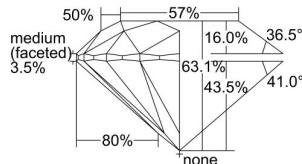

GIA®

FACSIMILE

GIA REPORT 2316672281

Verify this report at GIA.edu

GIA NATURAL DIAMOND DOSSIER®

January 11, 2019
GIA Report Number 2316672281
Shape and Cutting Style ..... Round Brilliant
Measurements ..... 5.86 - 5.91 x 3.72 mm

GRADING RESULTS

Carat Weight ..... 0.80 carat
Color Grade ..... D
Clarity Grade VS2
Cut Grade ..... Excellent

ADDITIONAL GRADING INFORMATION

Polish ..... Excellent
Symmetry ..... Excellent
Fluorescence ..... Medium Blue
Clarity Characteristics ..... Crystal
Inscription(s): GIA 2316672281

PROPORTIONS

Profile to actual proportions

GRADING SCALES

GIA COLOR SCALE	GIA CLARITY SCALE	GIA CUT SCALE	
D	FLAWLESS	EXCELLENT	
E	INTERNALLY FLAWLESS		
F		VVS₁	VERY GOOD
G	VVS₂		
H	VS₁	GOOD	
I	VS₂		
J	SI₁	FAIR	
K	SI₂		
L	I₁	POOR	
M	I₂		
N	I₃		
O			
P			
Q			
R			
S			
T			
U			
V			
W			
X			
Y			
Z