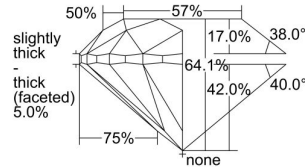

GIA®

FACSIMILE

GIA REPORT 2316662426

Verify this report at GIA.edu

GIA NATURAL DIAMOND DOSSIER®

January 14, 2019
GIA Report Number 2316662426
Shape and Cutting Style ..... Round Brilliant
Measurements ..... 5.79 - 5.83 x 3.72 mm

GRADING RESULTS

Carat Weight ..... 0.81 carat
Color Grade ..... G
Clarity Grade S11
Cut Grade ..... Very Good

ADDITIONAL GRADING INFORMATION

Polish ..... Excellent
Symmetry ..... Excellent
Fluorescence ..... None
Clarity Characteristics ..... Cloud, Crystal
Inscription(s): GIA 2316662426

PROPORTIONS

Profile to actual proportions

GRADING SCALES

GIA COLOR SCALE	GIA CLARITY SCALE	GIA CUT SCALE	
D	FLAWLESS	EXCELLENT	
E	INTERNALLY FLAWLESS		
F		VVS₁	VERY GOOD
G	VVS₂		
H	VS₁	GOOD	
I	VS₂		
J	S1₁	FAIR	
K	S1₂		
L	I₁	POOR	
M	I₂		
N	I₃		
O			
P			
Q			
R			
S			
T			
U			
V			
W			
X			
Y			
Z