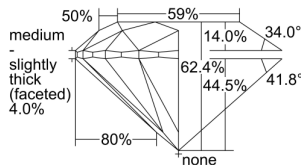

GIA®

FACSIMILE

GIA REPORT 2316429723

Verify this report at GIA.edu

GIA NATURAL DIAMOND DOSSIER®

December 13, 2018
GIA Report Number 2316429723
Shape and Cutting Style ..... Round Brilliant
Measurements ..... 5.10 - 5.13 x 3.19 mm

GRADING RESULTS

Carat Weight ..... 0.51 carat
Color Grade ..... E
Clarity Grade VVS1
Cut Grade ..... Excellent

ADDITIONAL GRADING INFORMATION

Polish ..... Excellent
Symmetry ..... Excellent
Fluorescence ..... Medium Blue
Clarity Characteristics ..... Pinpoint
Inscription(s): GIA 2316429723

PROPORTIONS

Profile to actual proportions

GRADING SCALES

GIA COLOR SCALE

COLORLESS	D
	E
	F
	G
	H
	I
	J
NEAR COLORLESS	K
	L
Faint	M
	N
	O
	P
Very Light	Q
	R
	S
	T
	U
	V
Light	W
	X
	Y
	Z

GIA CLARITY SCALE

FLAWLESS	VERY VERY SLIGHTLY INCLUDED	VVS₁	
			VVS₂
INTERNALLY FLAWLESS	VERY SLIGHTLY INCLUDED	VS₁	
		VS₂	
SLIGHTLY INCLUDED	SLIGHTLY INCLUDED	SI₁	
		SI₂	
INCLUDED	INCLUDED	I₁	
		I₂	
		I₃	

GIA CUT SCALE

EXCELLENT
VERY GOOD
GOOD
FAIR
POOR