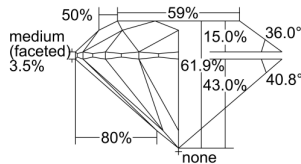

GIA®

FACSIMILE

GIA REPORT 2316294519

Verify this report at GIA.edu

GIA NATURAL DIAMOND DOSSIER®

November 16, 2018
GIA Report Number 2316294519
Shape and Cutting Style ..... Round Brilliant
Measurements ..... 5.27 - 5.28 x 3.26 mm

GRADING RESULTS

Carat Weight ..... 0.56 carat
Color Grade ..... G
Clarity Grade VS1
Cut Grade ..... Excellent

ADDITIONAL GRADING INFORMATION

Polish ..... Excellent
Symmetry ..... Excellent
Fluorescence ..... None
Clarity Characteristics..... Internal Graining, Feather, Pinpoint
Inscription(s): GIA 2316294519

PROPORTIONS

Profile to actual proportions

GRADING SCALES

GIA COLOR SCALE

COLORED	D
	E
	F
	G
	H
	I
	J
NEAR COLORLESS	K
	L
Faint	M
	N
	O
	P
	Q
	R
	S
	T
	U
	V
	W
	X
	Y
Light	Z

GIA CLARITY SCALE

FLAWLESS	VERY VERY SLIGHTLY INCLUDED	VS₁	VS₂	VS₁	VS₂	SL₁	SL₂	I₁	I₂	I₃		
											FLAWLESS	INTERNALLY FLAWLESS

GIA CUT SCALE

EXCELLENT
VERY GOOD
GOOD
FAIR
POOR