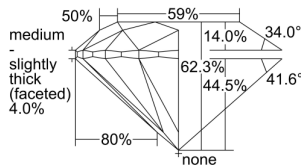

GIA®

FACSIMILE

GIA REPORT 2316282977

Verify this report at GIA.edu

GIA NATURAL DIAMOND DOSSIER®

November 21, 2018
GIA Report Number 2316282977
Shape and Cutting Style ..... Round Brilliant
Measurements ..... 4.25 - 4.30 x 2.66 mm

GRADING RESULTS

Carat Weight ..... 0.30 carat
Color Grade ..... D
Clarity Grade VS1
Cut Grade ..... Excellent

ADDITIONAL GRADING INFORMATION

Polish ..... Excellent
Symmetry ..... Very Good
Fluorescence ..... None
Clarity Characteristics ..... Indented Natural
Inscription(s): GIA 2316282977

PROPORTIONS

Profile to actual proportions

GRADING SCALES

GIA COLOR SCALE	GIA CLARITY SCALE	GIA CUT SCALE	
D	FLAWLESS	EXCELLENT	
E	INTERNALLY FLAWLESS		
F		VVS₁	VERY GOOD
G	VVS₂		
H	VS₁	GOOD	
I	VS₂		
J	SI₁	FAIR	
K	SI₂		
L	I₁	POOR	
M	I₂		
N	I₃		
O			
P			
Q			
R			
S			
T			
U			
V			
W			
X			
Y			
Z