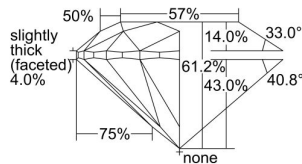

GIA®

FACSIMILE

GIA REPORT 2314892234

Verify this report at GIA.edu

GIA NATURAL DIAMOND DOSSIER®

February 06, 2019
GIA Report Number 2314892234
Shape and Cutting Style ..... Round Brilliant
Measurements ..... 4.41 - 4.45 x 2.71 mm

GRADING RESULTS

Carat Weight ..... 0.33 carat
Color Grade ..... G
Clarity Grade VS1
Cut Grade ..... Excellent

ADDITIONAL GRADING INFORMATION

Polish ..... Excellent
Symmetry ..... Excellent
Fluorescence ..... None
Clarity Characteristics ..... Feather, Cloud, Pinpoint
Inscription(s): GIA 2314892234

PROPORTIONS

Profile to actual proportions